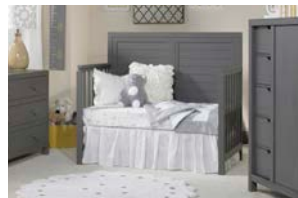

Wire Brushed Brown

FARMHOUSE CHIC WITH
AMERICANA STYLE

CASTELLO COLLECTION

Wire Brushed Grey

Wire Brushed Seashell White

View more collections at www.tiamobaby.com

FURNITURE PIECES & DIMENSIONS

The Castello Collection is available in three finishes:  Wire Brushed Brown  Wire Brushed Grey  Wire Brushed Seashell White

Convertible Crib
53.8" x 29.7" x 47.2"

Double Dresser
47.6" x 17.4" x 32.5"

Chifforobe
38" x 19.1" x 49"

Dressing Kit
46.4" x 17" x 4"

Guardrail
49.8" x 0.9" x 12.7"

A ROOM FOR BABY & CHILD!

The crib converts to a toddler bed, daybed, or full-size bed to grow with baby!

Toddler Bed

Daybed

Full-Size Bed

Furniture that grows with your baby!

The epitome in Farmhouse Chic for nursery, the Castello Collection is a high-quality, ready-to-assemble group that is not only beautiful but very affordable.

Special Features

- A three-step adjustment in TiAmo cribs allows you to change the mattress height as your baby grows. Adjusting the mattress height is an important feature as your baby grows.
- The crib converts easily to a toddler bed, daybed, or full-size bed.
- All drawers include generous storage with euro-glide drawer glides and adult-size drawer boxes with dovetail construction and corner blocks for extra sturdiness.
- Dust covers on the drawer bottoms keep clothes clean.
- Our special Wire Brushed finishes offer a subtle texture and greater character while maintaining a smooth appearance.